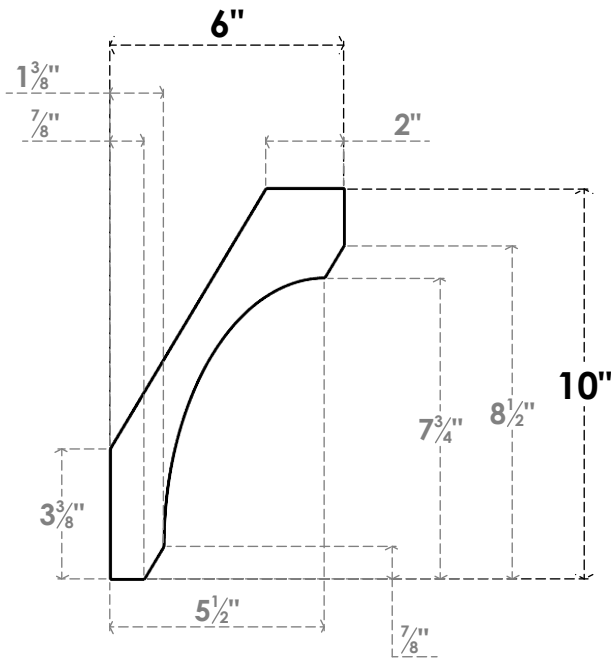

ITEM NUMBER: BRCPC040X06000X10000LEC

4"W X 6"D X 10"H LEGACY ARCHITECTURAL GRADE PVC CLOSED KNEE BRACE

SIDE PROFILE

FRONT PROFILE

ISOMETRIC

EKENA MILLWORK
2300 WEST MAIN ST.
CLARKSVILLE, TX 75426
TOLL FREE: 866-607-0453
WWW.EKENAMILLWORK.COM

NOTES

1. INSTALLATION TO BE COMPLETED IN ACCORDANCE WITH MANUFACTURER'S SPECIFICATIONS.
2. DRAWING MAY NOT BE TO SCALE
3. THIS DRAWING IS INTENDED FOR DESIGN AND PLANNING PURPOSES ONLY.
4. ALL INFORMATION CONTAINED HEREIN WAS CURRENT AT THE TIME OF DEVELOPMENT BUT MUST BE REVIEWED AND APPROVED BY THE PRODUCT MANUFACTURER TO BE CONSIDERED ACCURATE.
5. ARCHITECTURAL GRADE PVC PRODUCTS ARE MADE FROM EXPANDED CELLULAR PVC AND COME NATURALLY WHITE BUT MAY BE PAINTED