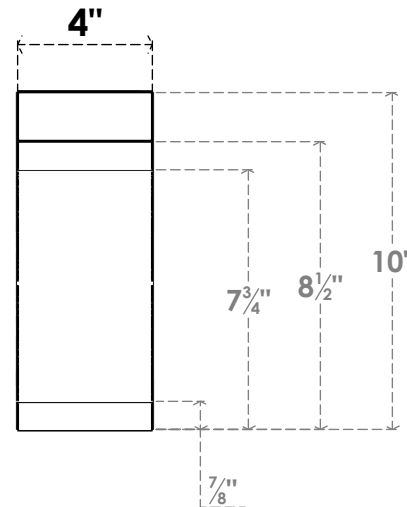

ITEM NUMBER: BRCPC040X06000X10000LEC

4"W X 6"D X 10"H LEGACY ARCHITECTURAL GRADE PVC CLOSED KNEE BRACE

SIDE PROFILE

FRONT PROFILE

ISOMETRIC

EKENA MILLWORK
2300 WEST MAIN ST.
CLARKSVILLE, TX 75426
TOLL FREE: 866-607-0453
WWW.EKENAMILLWORK.COM

NOTES

1. INSTALLATION TO BE COMPLETED IN ACCORDANCE WITH MANUFACTURER'S SPECIFICATIONS.
2. DRAWING MAY NOT BE TO SCALE
3. THIS DRAWING IS INTENDED FOR DESIGN AND PLANNING PURPOSES ONLY.
4. ALL INFORMATION CONTAINED HEREIN WAS CURRENT AT THE TIME OF DEVELOPMENT BUT MUST BE REVIEWED AND APPROVED BY THE PRODUCT MANUFACTURER TO BE CONSIDERED ACCURATE.
5. ARCHITECTURAL GRADE PVC PRODUCTS ARE MADE FROM EXPANDED CELLULAR PVC AND COME NATURALLY WHITE BUT MAY BE PAINTED